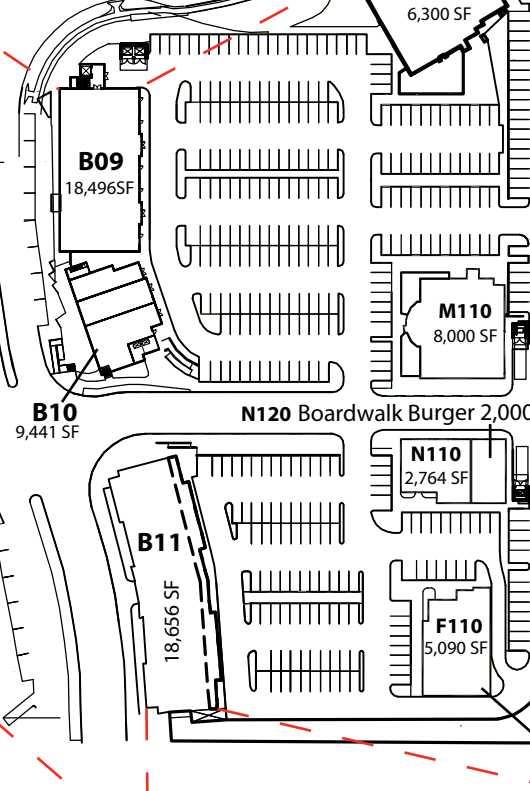

SHAGANAPI TRAIL NW

Bottle Depot

Sunset Grill

SYMONS VALLEY PARKWAY NW / 128TH AVENUE NW