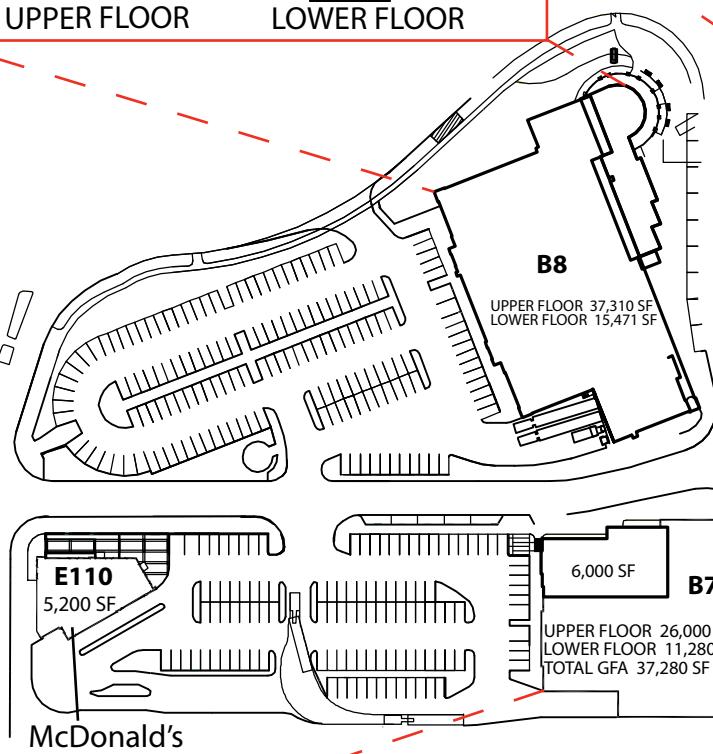

SHAGANAPI TRAIL NW

Bottle Depot

Sunset Grill

SYMONS VALLEY PARKWAY NW / 128TH AVENUE NW