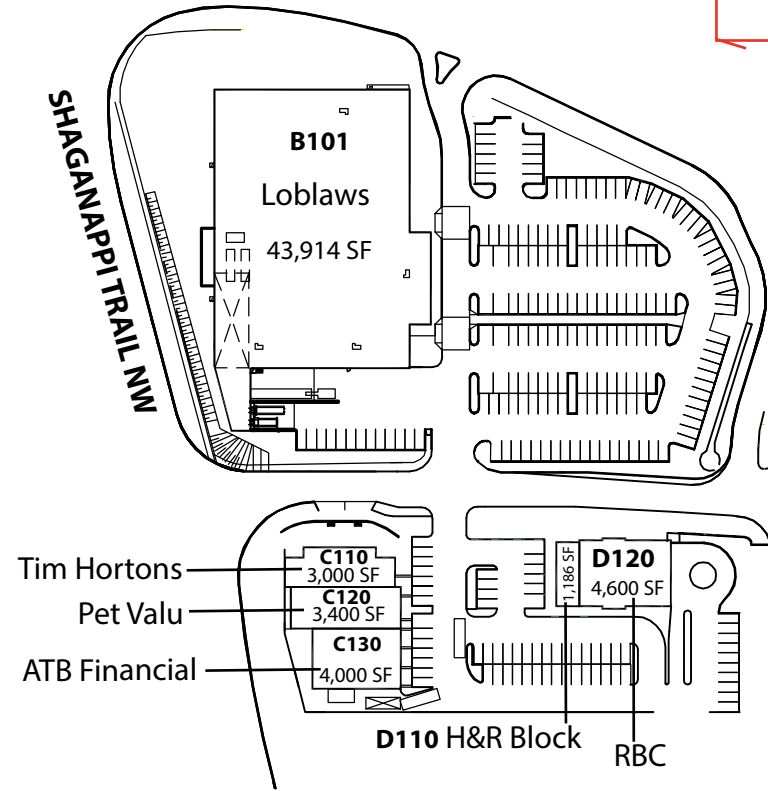

SHAGANAPI TRAIL NW

Bottle Depot

Sunset Grill

SYMONS VALLEY PARKWAY NW / 128TH AVENUE NW