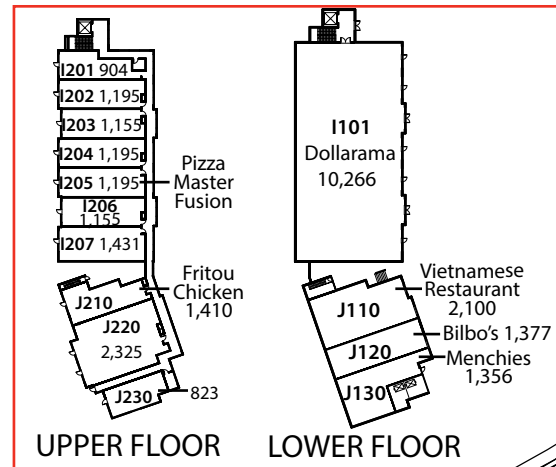

SHAGANAPI TRAIL NW

Bottle Depot

Sunset Grill

SYMONS VALLEY PARKWAY NW / 128TH AVENUE NW