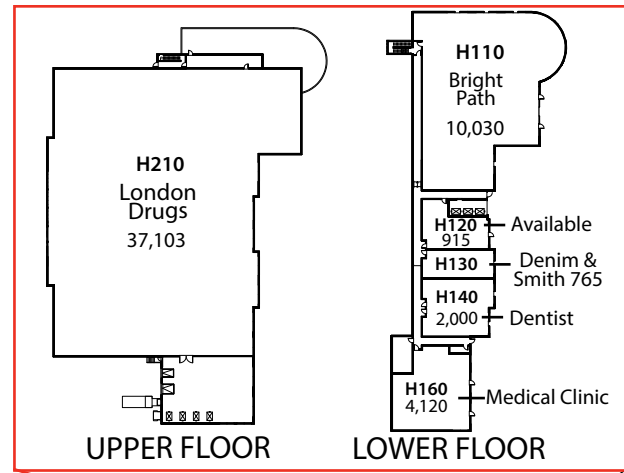

SHAGANAPI TRAIL NW

Bottle Depot

Sunset Grill

SYMONS VALLEY PARKWAY NW / 128TH AVENUE NW